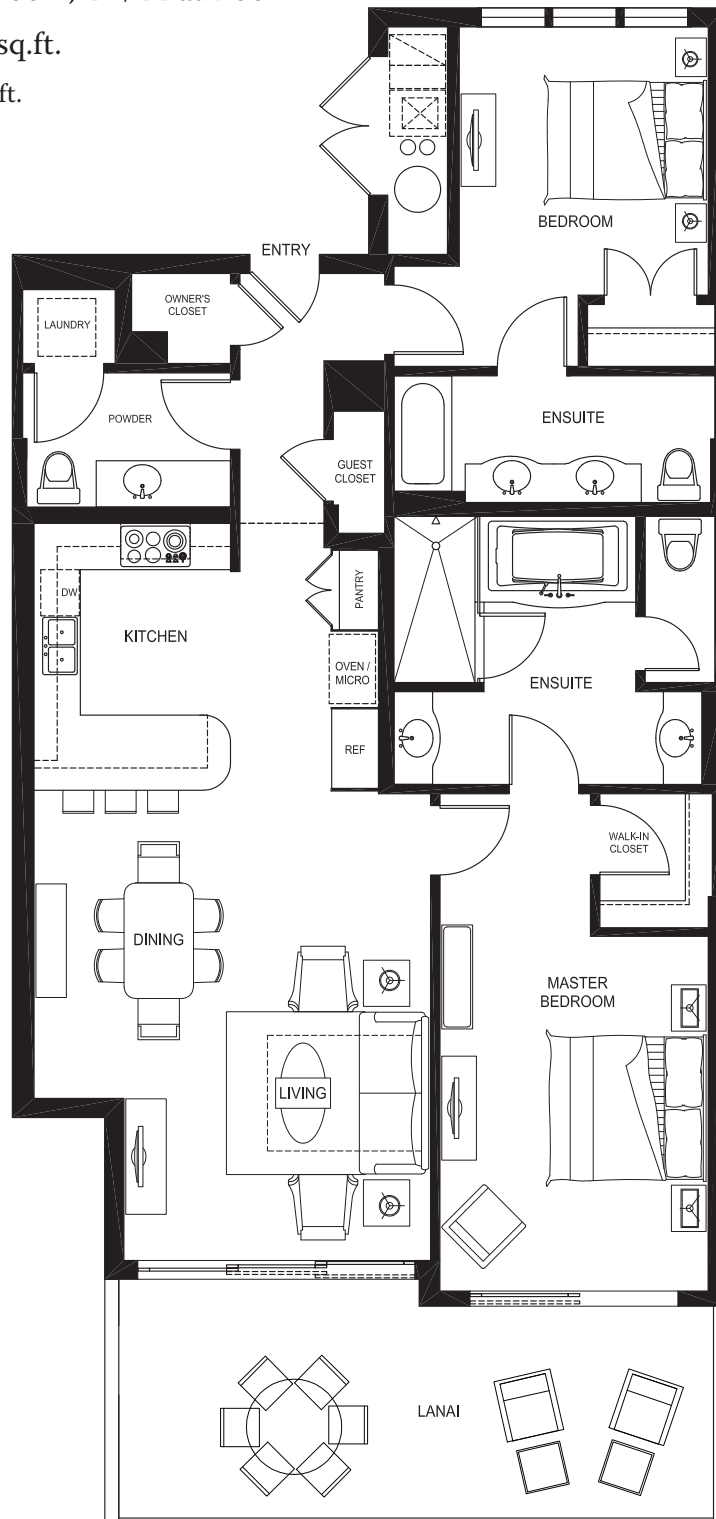

# Plan B2 - 2 Bedroom, 2 Bathroom

Total Area - 1,346 sq.ft.

Living Area - 1,098 sq.ft.

Lanai - 248 sq.ft.

# Plan D2 - 2 Bedroom, 2 1/2 Bathroom

Total Area - 1,576 sq.ft.

Living Area - 1,289 sq.ft.

Lanai - 287 sq.ft.

# Plan E2 - 2 Bedroom, 2 1/2 Bathroom

Total Area - 1,622 sq.ft.

Living Area - 1,359 sq.ft.

Lanai - 262 sq.ft.

# Plan F2 - 2 Bedroom, 2 1/2 Bathroom

Total Area - 2,136 sq.ft.

Living Area - 1,530 sq.ft.

Lanai - 606 sq.ft.