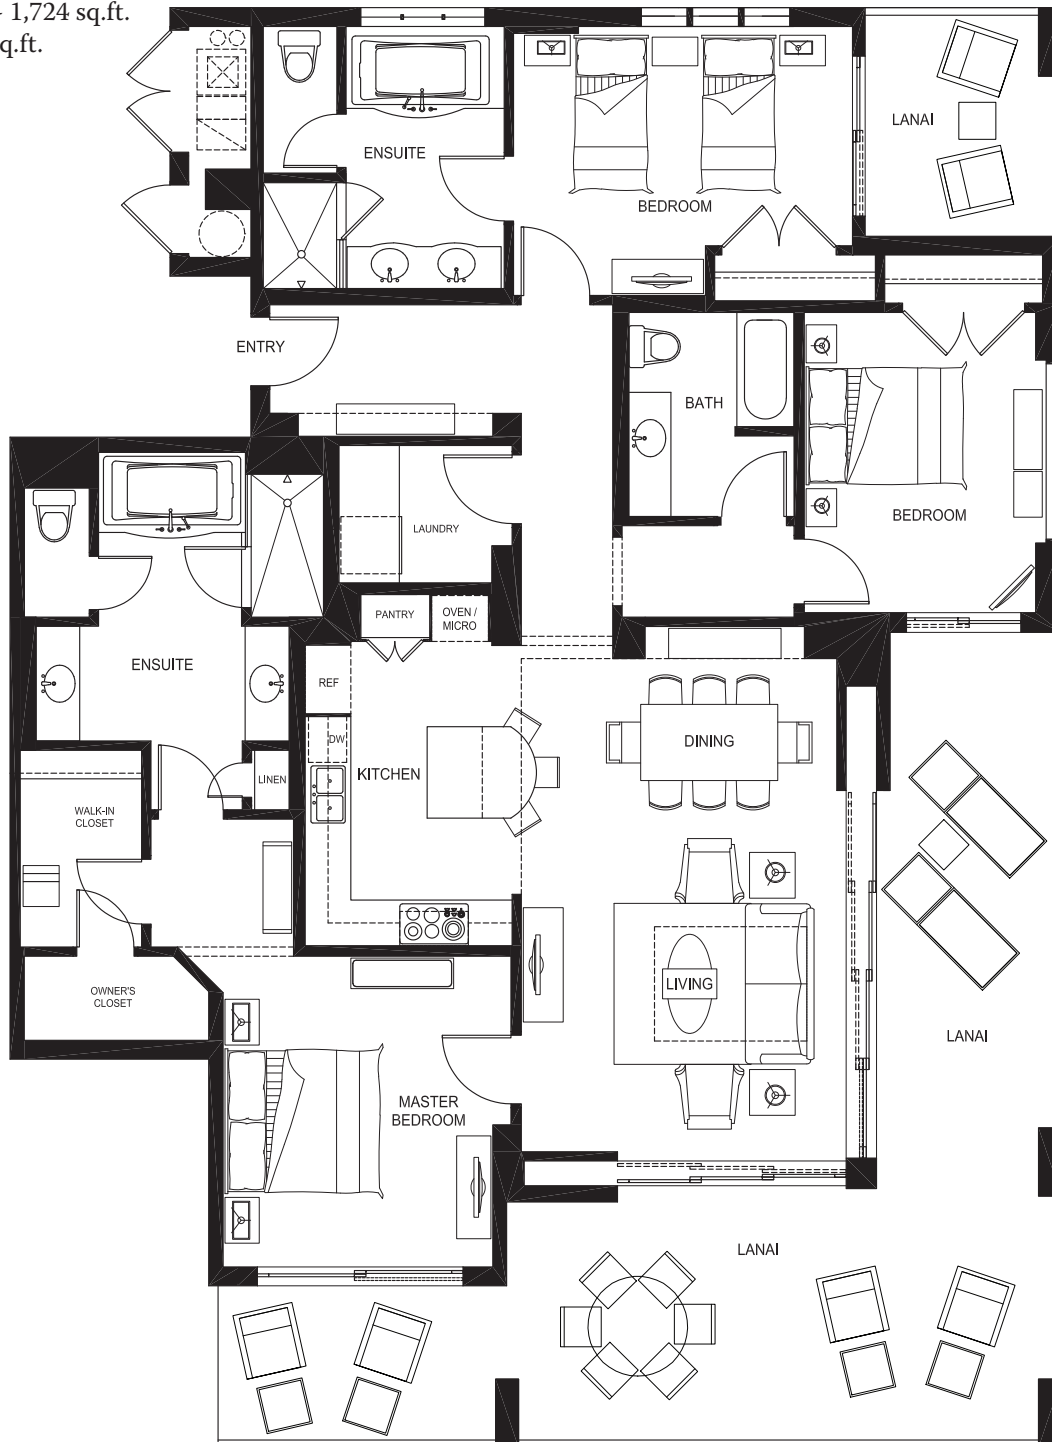

# Plan B2 - 2 Bedroom, 2 Bathroom

Total Area - 1,346 sq.ft.

Living Area - 1,098 sq.ft.

Lanai - 248 sq.ft.

# Plan D2 - 2 Bedroom, 2 1/2 Bathroom

Total Area - 1,576 sq.ft.

Living Area - 1,289 sq.ft.

Lanai - 287 sq.ft.

# Plan F2 - 2 Bedroom, 2 1/2 Bathroom

Total Area - 2,136 sq.ft.

Living Area - 1,530 sq.ft.

Lanai - 606 sq.ft.

# Plan G3 - 3 Bedroom, 3 Bathroom

Total Area - 2,365 sq.ft.

Living Area - 1,724 sq.ft.

Lanai - 641 sq.ft.