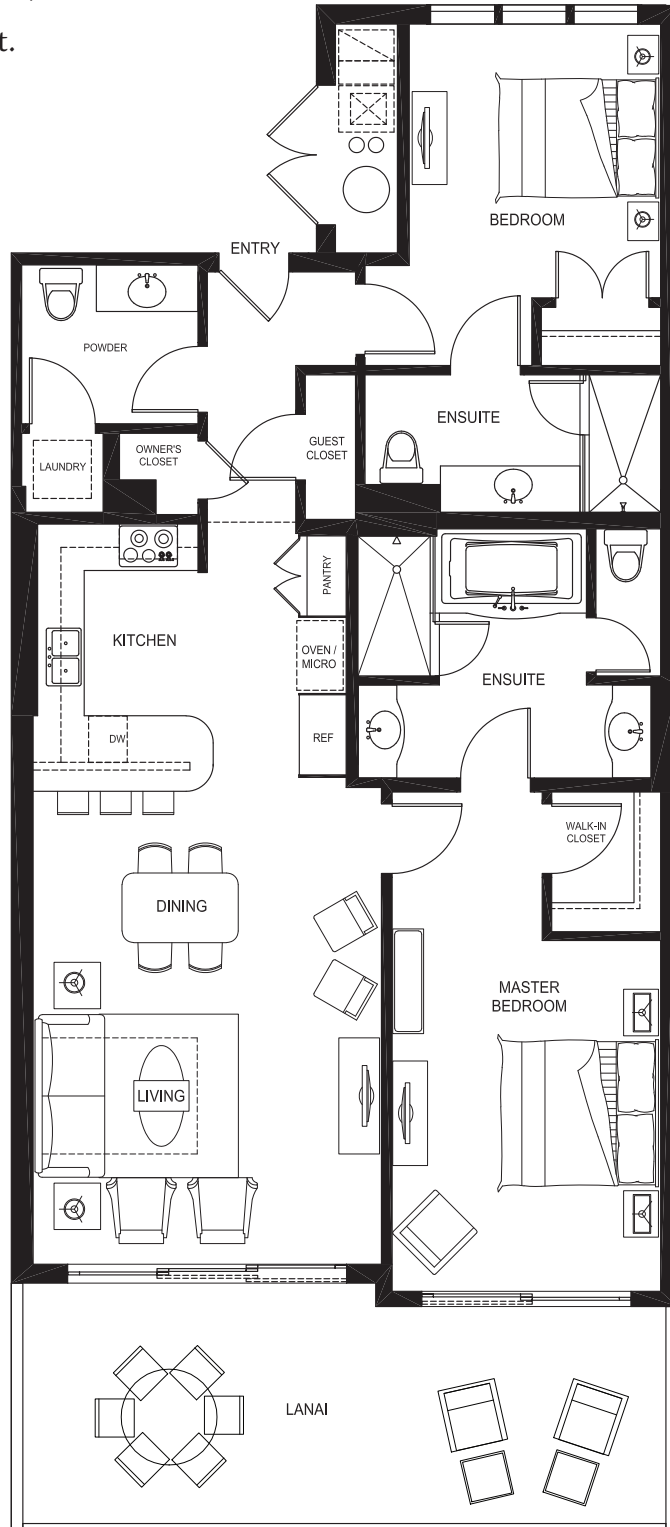

# Plan B2 - 2 Bedroom, 2 Bathroom

Total Area - 1,346 sq.ft.

Living Area - 1,098 sq.ft.

Lanai - 248 sq.ft.

# Plan D2 - 2 Bedroom, 2 1/2 Bathroom

Total Area - 1,576 sq.ft.

Living Area - 1,289 sq.ft.

Lanai - 287 sq.ft.

# Plan E2 - 2 Bedroom, 2 1/2 Bathroom

Total Area - 1,622 sq.ft.

Living Area - 1,359 sq.ft.

Lanai - 262 sq.ft.

# Plan F2 - 2 Bedroom, 2 1/2 Bathroom

Total Area - 2,136 sq.ft.

Living Area - 1,530 sq.ft.

Lanai - 606 sq.ft.