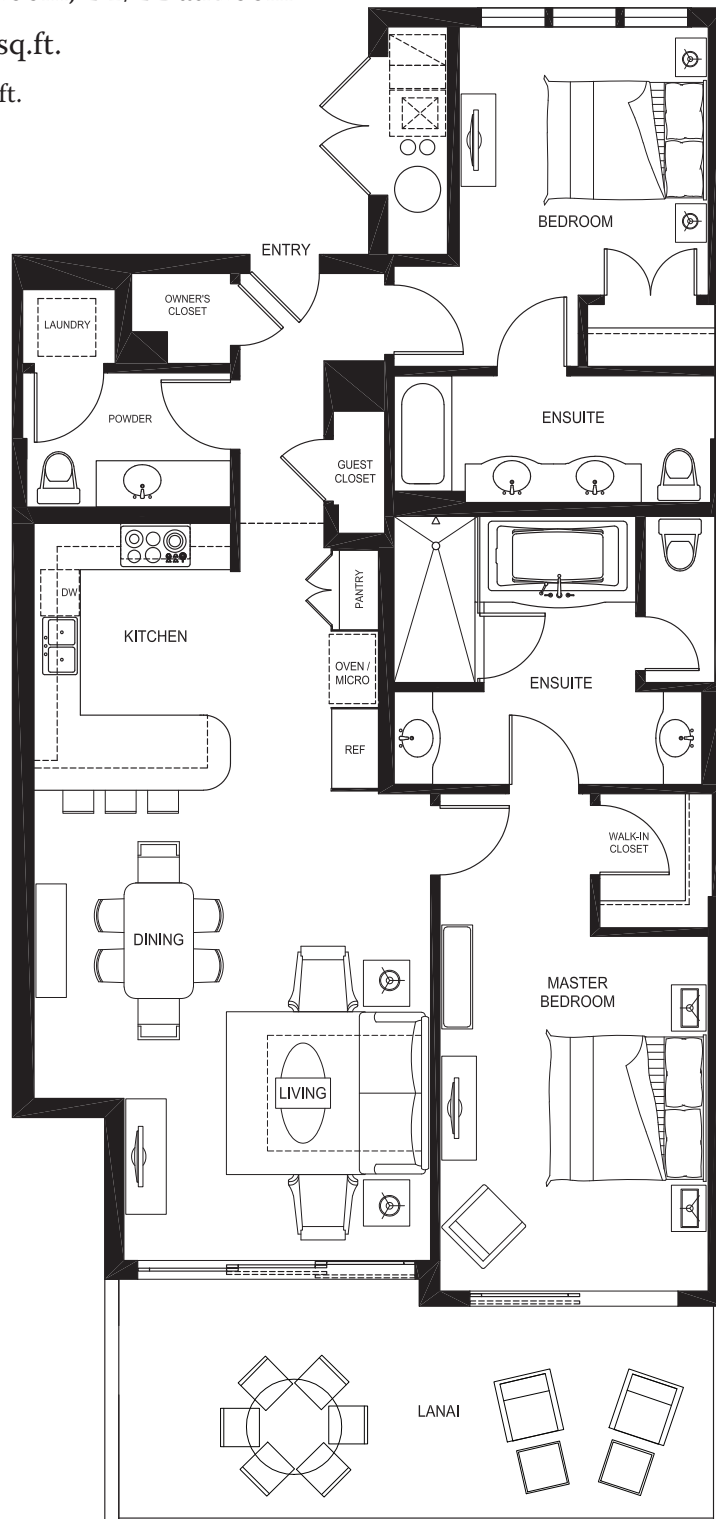

# Plan B2 - 2 Bedroom, 2 Bathroom

Total Area - 1,346 sq.ft.

Living Area - 1,098 sq.ft.

Lanai - 248 sq.ft.

# Plan D2 - 2 Bedroom, 2 1/2 Bathroom

Total Area - 1,576 sq.ft.

Living Area - 1,289 sq.ft.

Lanai - 287 sq.ft.

# Plan E2 - 2 Bedroom, 2 1/2 Bathroom

Total Area - 1,622 sq.ft.

Living Area - 1,359 sq.ft.

Lanai - 262 sq.ft.

# Plan F2 - 2 Bedroom, 2 1/2 Bathroom

Total Area - 2,136 sq.ft.

Living Area - 1,530 sq.ft.

Lanai - 606 sq.ft.