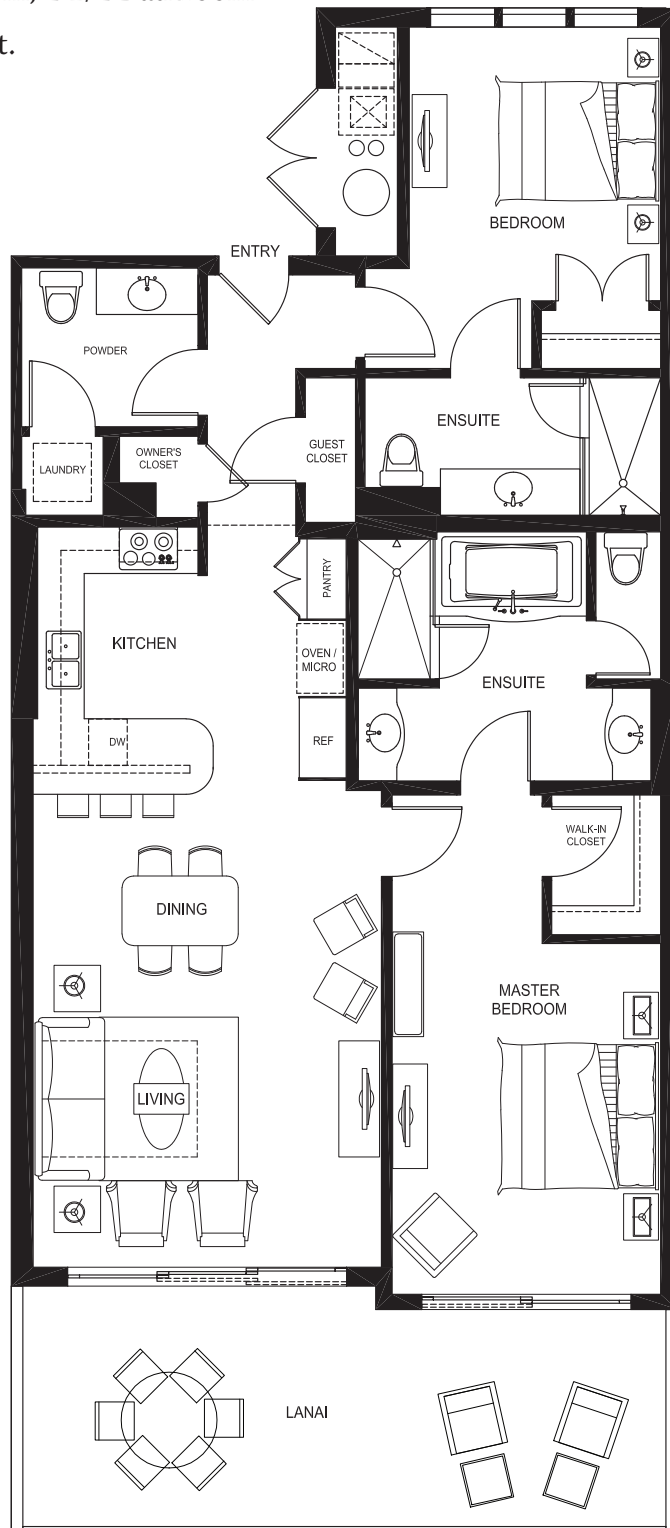

# Plan B2 - 2 Bedroom, 2 Bathroom

Total Area - 1,346 sq.ft.

Living Area - 1,098 sq.ft.

Lanai - 248 sq.ft.

# Plan D2 - 2 Bedroom, 2 1/2 Bathroom

Total Area - 1,576 sq.ft.

Living Area - 1,289 sq.ft.

Lanai - 287 sq.ft.

# Plan E2 - 2 Bedroom, 2 1/2 Bathroom

Total Area - 1,622 sq.ft.

Living Area - 1,359 sq.ft.

Lanai - 262 sq.ft.

# Plan F2 - 2 Bedroom, 2 1/2 Bathroom

Total Area - 2,136 sq.ft.

Living Area - 1,530 sq.ft.

Lanai - 606 sq.ft.