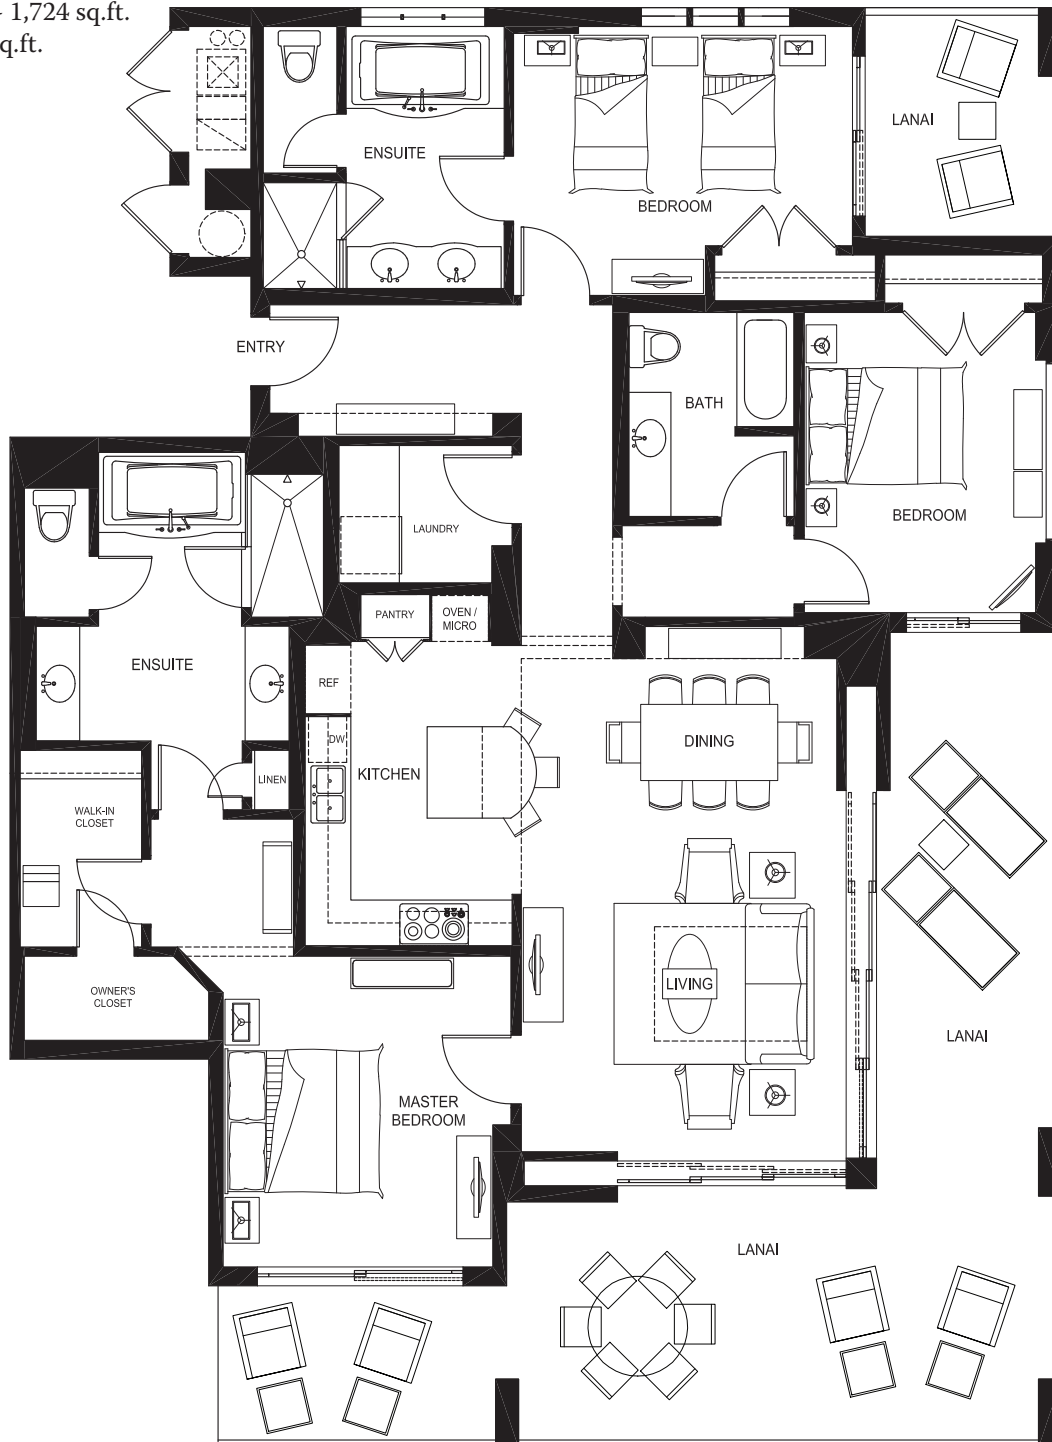

# Plan B2 - 2 Bedroom, 2 Bathroom

Total Area - 1,346 sq.ft.

Living Area - 1,098 sq.ft.

Lanai - 248 sq.ft.

# Plan D2 - 2 Bedroom, 2 1/2 Bathroom

Total Area - 1,576 sq.ft.

Living Area - 1,289 sq.ft.

Lanai - 287 sq.ft.

# Plan F2 - 2 Bedroom, 2 1/2 Bathroom

Total Area - 2,136 sq.ft.

Living Area - 1,530 sq.ft.

Lanai - 606 sq.ft.

# Plan G3 - 3 Bedroom, 3 Bathroom

Total Area - 2,365 sq.ft.

Living Area - 1,724 sq.ft.

Lanai - 641 sq.ft.