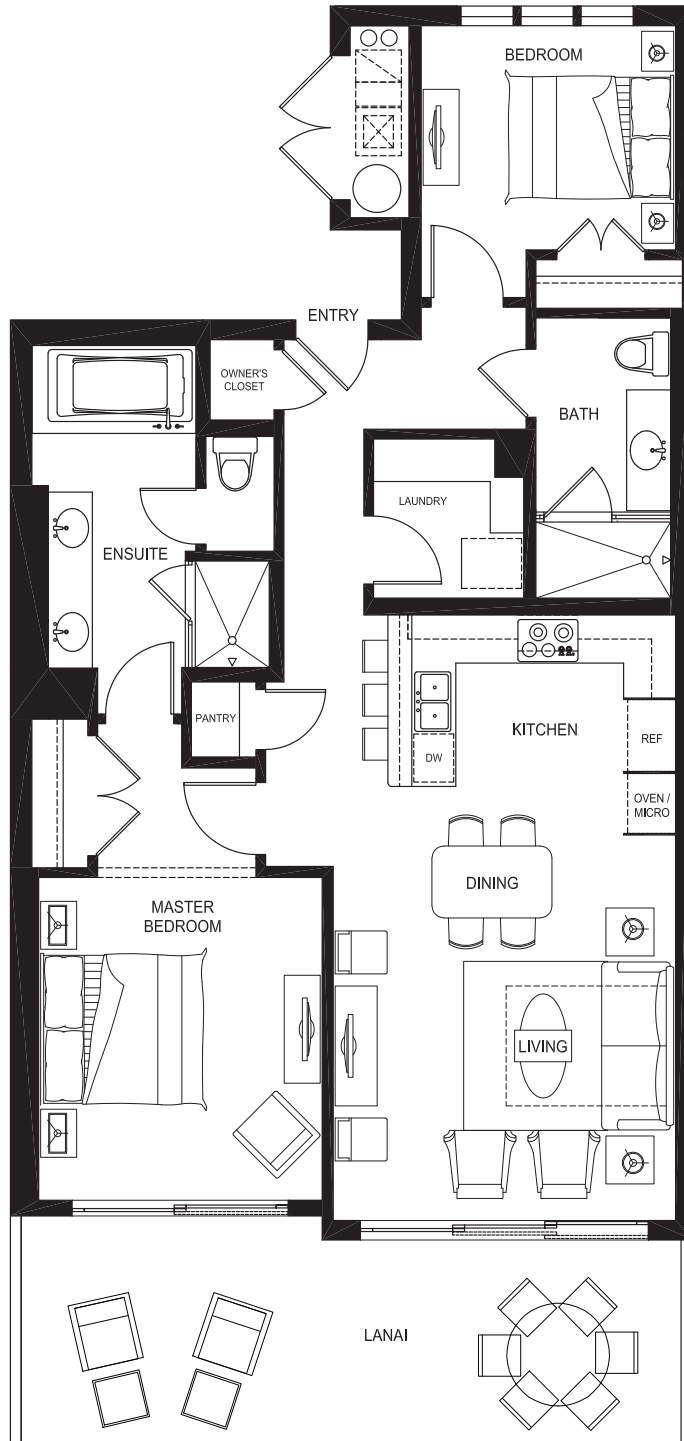

# Plan B2 - 2 Bedroom, 2 Bathroom

Total Area - 1,346 sq.ft.

Living Area - 1,098 sq.ft.

Lanai - 248 sq.ft.

# Plan D2 - 2 Bedroom, 2 1/2 Bathroom

Total Area - 1,576 sq.ft.

Living Area - 1,289 sq.ft.

Lanai - 287 sq.ft.

# Plan E2 - 2 Bedroom, 2 1/2 Bathroom

Total Area - 1,622 sq.ft.

Living Area - 1,359 sq.ft.

Lanai - 262 sq.ft.

# Plan F2 - 2 Bedroom, 2 1/2 Bathroom

Total Area - 2,136 sq.ft.

Living Area - 1,530 sq.ft.

Lanai - 606 sq.ft.