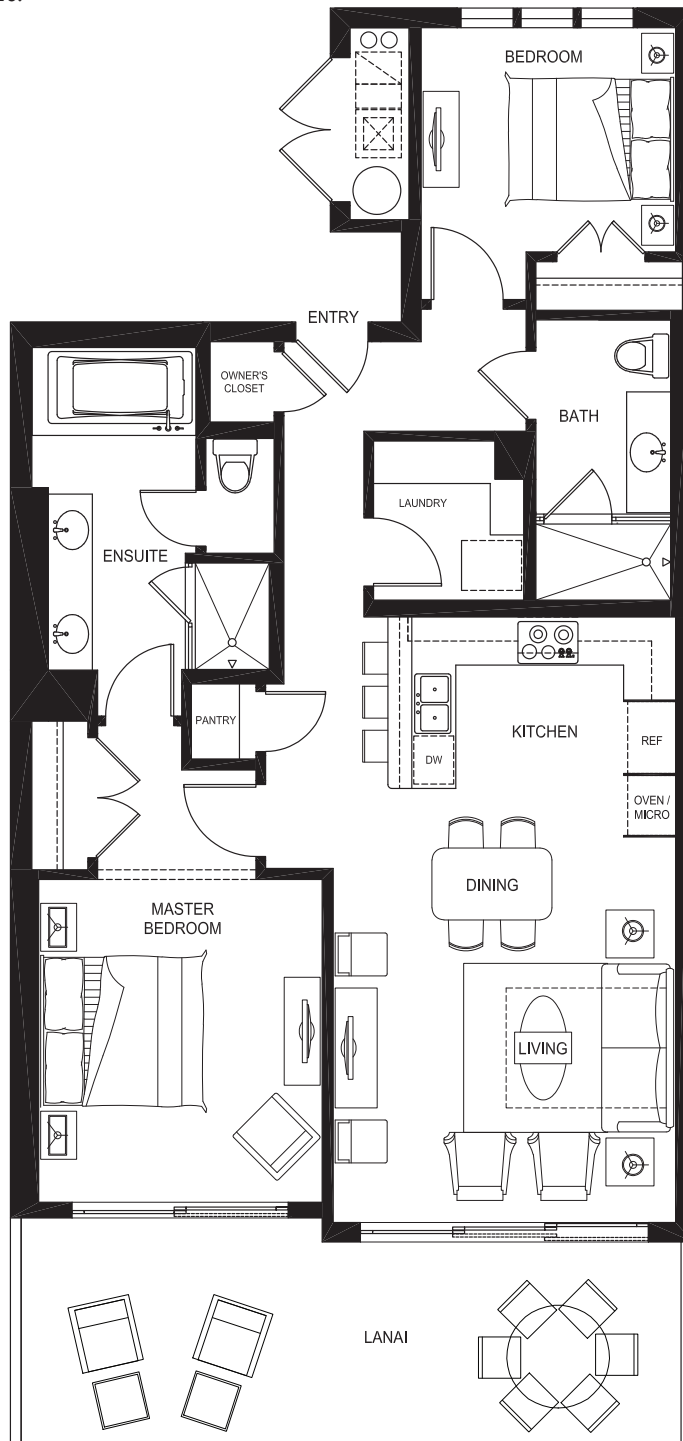

# Plan B2 - 2 Bedroom, 2 Bathroom

Total Area - 1,346 sq.ft.

Living Area - 1,098 sq.ft.

Lanai - 248 sq.ft.

# Plan D2 - 2 Bedroom, 2 1/2 Bathroom

Total Area - 1,576 sq.ft.

Living Area - 1,289 sq.ft.

Lanai - 287 sq.ft.

# Plan E2 - 2 Bedroom, 2 1/2 Bathroom

Total Area - 1,622 sq.ft.

Living Area - 1,359 sq.ft.

Lanai - 262 sq.ft.

# Plan F2 - 2 Bedroom, 2 1/2 Bathroom

Total Area - 2,136 sq.ft.

Living Area - 1,530 sq.ft.

Lanai - 606 sq.ft.