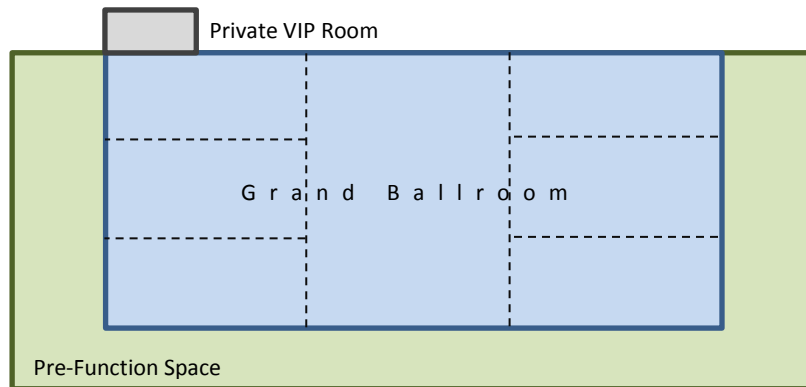

KOLOA LANDING

POIPU BEACH

2641 Poipu Road | Koloa, HI 96756 808 240 6600 | koloalandingresort.com

MEETING & EVENT SPACE

- **Grand Ballroom - 12,000 total square feet**
 - Can be divided into three separate breakouts - North, Middle, & South
 - Both the north & south breakouts can be divided again into 3's - making a total of 7 separate areas
 - There is also a private room & restroom for meeting planners, to be used as a greeting room, or any other VIP to use for preparation before going out into the main function space
 - 6,000 square feet of separate pre-function space
- **Outdoor Event Lawn - 16,000 total square feet**
 - 8,000 square foot west event lawn is perfect for luaus or weddings
 - 8,000 square foot east event lawn is located directly outside of the banquet facility and perfect for weddings
 - Each lawn can host up to 800 people and cost for weddings can be customized to fit any budget

CAPACITIES

The grand ballroom is 12,000 square feet and can accommodate the following capacities:

- Reception | 1,000
- Theater Seating | 900
- Classroom Seating | 700
- Banquet Seating | 500
- There are also two separate, outdoor event lawns. Each event lawn can accommodate 800