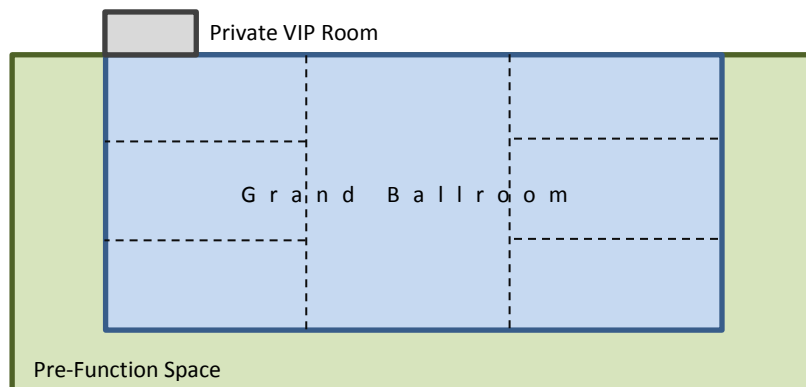

KOLOA LANDING

POIPU BEACH

2641 Poipu Road | Koloa, HI 96756 808 240 6600 | koloalandingresort.com

MEETING & EVENT SPACE

- **Grand Ballroom - 12,000 total square feet**
 - Can be divided into three separate breakouts - North, Middle, & South
 - Both the north & south breakouts can be divided again into 3's - making a total of 7 separate areas
 - There is also a private room & restroom for meeting planners, to be used as a greeting room, or any other VIP to use for preparation before going out into the main function space
 - 6,000 square feet of separate pre-function space
- **Outdoor Event Lawn - 16,000 total square feet**
 - 8,000 square foot west event lawn is perfect for luaus or weddings
 - 8,000 square foot east event lawn is located directly outside of the banquet facility and perfect for weddings
 - Each lawn can host up to 800 people and cost for weddings can be customized to fit any budget

CAPACITIES

The grand ballroom is 12,000 square feet and can accommodate the following capacities:

- Reception | 1,000
- Theater Seating | 900
- Classroom Seating | 700
- Banquet Seating | 500
- There are also two separate, outdoor event lawns. Each event lawn can accommodate 800